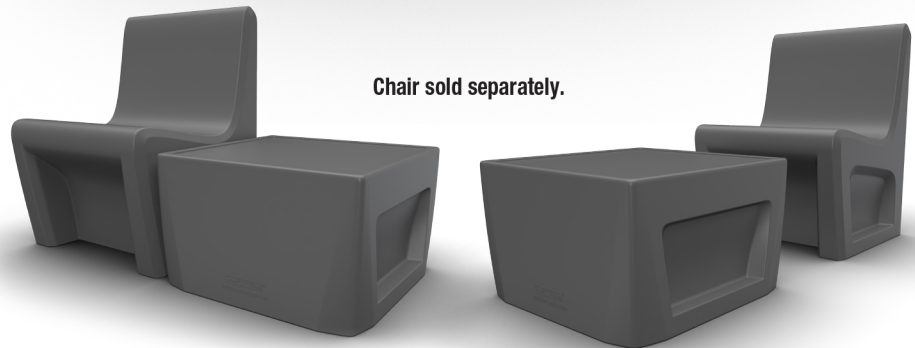

The Endurance Series Furniture line is ideal for continuous use in extreme environments. The ultimate combination of function and design.

THE ULTIMATE COMBINATION OF FUNCTION AND DESIGN

THE ENDURANCE CUBE (END TABLE) FEATURES:

- A 10 Year Warranty
- Durable, one piece, rotationally molded design for increased strength. Constructed of high impact “no break” polyethylene. No steel or wood components
- Bolt to the wall or floor via concealed pilot holes with hardware of your choice
- Manufactured to ISO Quality Standards in the USA
- Stain resistant
- Easy to clean and maintain
- Flame Retardant (passes Cal 133). Test reports available upon request

14.75H x 23.75W x 23.75L

10 YEAR WARRANTY

Chair sold separately.

Custom colors available upon request.
Call Cortech for details.

CUBE (END TABLE)

Item	Color
126484BK	Black FR
126484BG	Blue Gray FR
126484BN	Brown FR
126484GN	Green FR
126484GY	Gray FR
126484SB	Slate Blue FR
126484SD	Sand FR