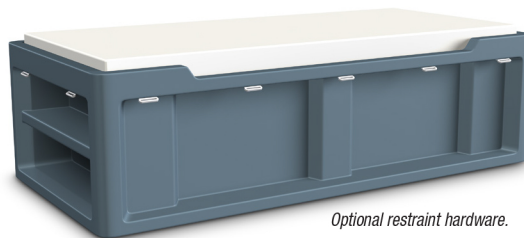

THE ULTIMATE COMBINATION OF FUNCTION AND DESIGN

FROM **CORTECH**
AUSTRALASIA

Endurance

Bed 2.0

Extreme-Use Furniture

The Endurance Series Furniture line is ideal for continuous use in extreme environments.
The ultimate combination of function and design.

THE ENDURANCE BED 2.0 FEATURES:

- Designed for use with 36x80 mattress.
- A 10 Year Warranty.
- Optional side slots for property box storage.
- Angled lowered side rail for easier entry and exit.
- Molded in end shelving for open storage of personal items.
- Durable, one piece, rotationally molded design for increased strength. Constructed of high impact “no break” polyethylene.
- Can be bolted to the floor via concealed pilot holes with hardware of your choice.
- Manufactured to ISO Quality Standards in the USA.
- Stain resistant.
- Easy to clean and maintain.
- Flame Retardant (passes Cal 133).
Test reports available upon request.
- Field installed restraint rings available.

Optional property storage bin slots.
Mattress and Baracuda Box sold separately.

Optional restraint hardware.

100% AMERICAN MADE
BY: *American Shamrock*

Available in

Black
 Blue Gray
 Brown
 Green
 Slate Blue