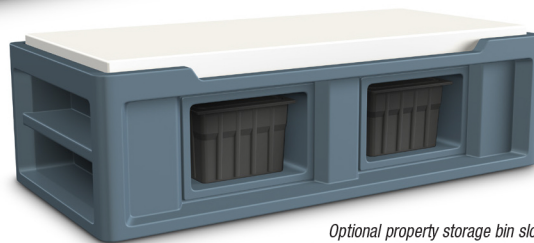

THE ULTIMATE COMBINATION OF FUNCTION AND DESIGN

FROM **CORTECH**
AUSTRALASIA

Endurance

Bed 2.0

Extreme-Use Furniture

The Endurance Series Furniture line is ideal for continuous use in extreme environments.
The ultimate combination of function and design.

THE ENDURANCE BED 2.0 FEATURES:

- Designed for use with 36x80 mattress.
- A 10 Year Warranty.
- Optional side slots for property box storage.
- Angled lowered side rail for easier entry and exit.
- Molded in end shelving for open storage of personal items.
- Durable, one piece, rotationally molded design for increased strength. Constructed of high impact “no break” polyethylene.
- Can be bolted to the floor via concealed pilot holes with hardware of your choice.
- Manufactured to ISO Quality Standards in the USA.
- Stain resistant.
- Easy to clean and maintain.
- Flame Retardant (passes Cal 133).
Test reports available upon request.
- Field installed restraint rings available.

Optional property storage bin slots.
Mattress and Baracuda Box sold separately.

Optional restraint hardware.

100% AMERICAN MADE
BY: *American Shamrock*

Available in

Black
 Blue Gray
 Brown
 Green
 Slate Blue