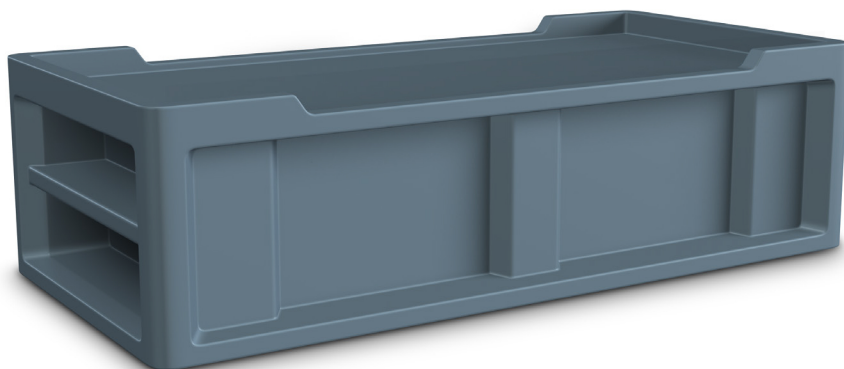

THE ULTIMATE COMBINATION OF FUNCTION AND DESIGN

FROM **CORTECH**
AUSTRALASIA

Endurance

Bed 2.0

Extreme-Use Furniture

The Endurance Series Furniture line is ideal for continuous use in extreme environments.
The ultimate combination of function and design.

THE ENDURANCE BED 2.0 FEATURES:

- Designed for use with 36x80 mattress.
- A 10 Year Warranty.
- Optional side slots for property box storage.
- Angled lowered side rail for easier entry and exit.
- Molded in end shelving for open storage of personal items.
- Durable, one piece, rotationally molded design for increased strength. Constructed of high impact “no break” polyethylene.
- Can be bolted to the floor via concealed pilot holes with hardware of your choice.
- Manufactured to ISO Quality Standards in the USA.
- Stain resistant.
- Easy to clean and maintain.
- Flame Retardant (passes Cal 133).
Test reports available upon request.
- Field installed restraint rings available.

Optional property storage bin slots.
Mattress and Baracuda Box sold separately.

Optional restraint hardware.

100% AMERICAN MADE
BY: *American Shamrock*

Available in

Black
 Blue Gray
 Brown
 Green
 Slate Blue